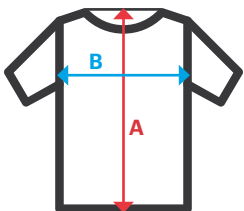

305512

Short sleeve cotton polo shirt

- Button closure at front
- Reflective tape on torso and sleeves
- Ribbed collar
- **One pocket:** 1 patch pocket on chest

Piqué. 55% cotton - 45% polyester / 150 gsm

S / M / L / XL / 2XL / 3XL / 4XL / 5XL

20 19

20 Neon Yellow / 19 Neon Orange

Sizes	Total length	Waist stretched 1/2
S	70,8	50
M	72,8	52
L	74,8	56
XL	76,8	60
2XL	78,8	64
3XL	80,8	68
4XL	82,8	72
5XL	84,8	76

Dimensions in cm.

- **A:** Centre back length
- **B:** Chest 1/2